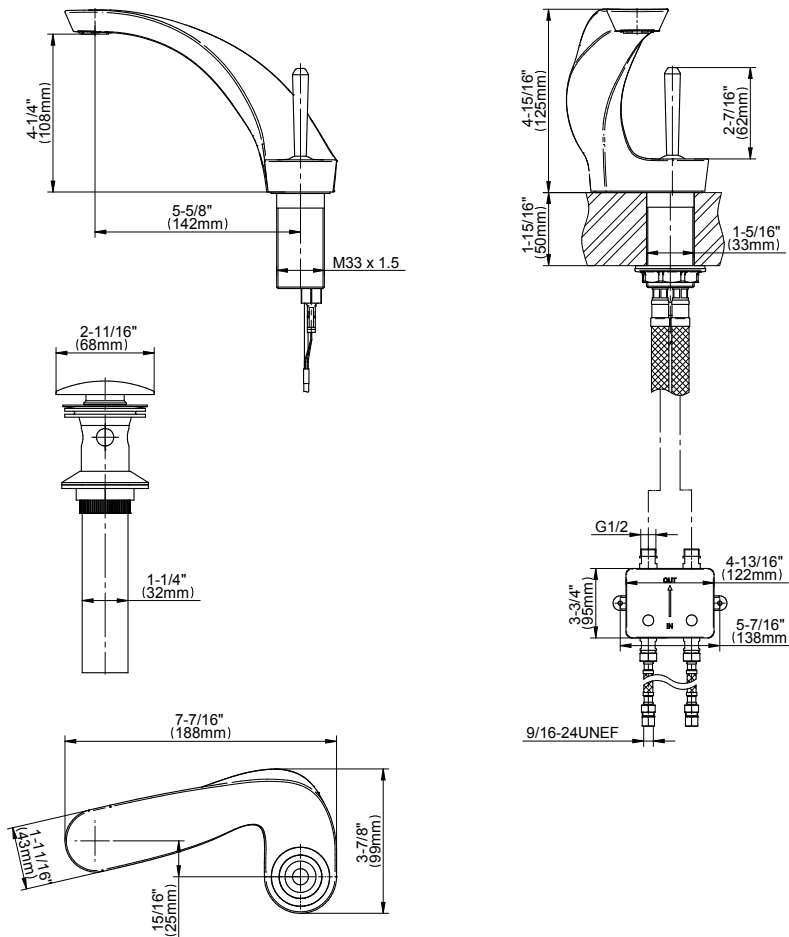

Warranty

- Limited lifetime warranty

For complete warranty information go to www.graff-designs.com/en-nam/warranty