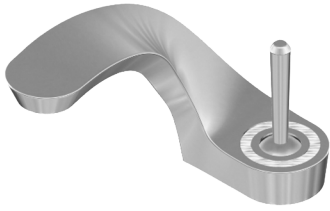

G-6401-LM43

Ametis Collection

Single-Handle LED Lavatory Faucet

GRAFF[®]
CUTTING EDGE DESIGN

Product Features

- Single-hole installation
- Temperature-sensitive LED light ring changes color to indicate water temperature
- Aerated flow rate ≤ 1.2 max gpm
- 5-5/8" spout projection
- Swivel aerator
- Includes push-top umbrella pop-up drain with overflow

Optional Accessories

- Optional matching decorative trap G-9970-**

Available Finishes

- Polished Chrome
G-6401-LM43-PC
- Architectural Black*
G-6401-LM43-BK*
- Architectural White*
G-6401-LM43-WT*

* Special order finish- call for availability